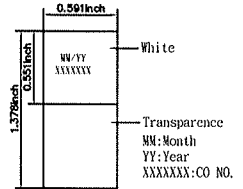

orange 2 white/orange	green 3 white/green
blue 1 white/blue	brown 4 white/brown

Attenuation (Maximum): 22.5dB @100MHz ; 45.8dB @350MHz
 Cable Type: 4-pair UTP
 Conductor Gauge: 24AWG, stranded
 Frequency: Up to 350MHz
 Impedance: 100±15 ohms
 NEXT (Minimum): 35.3dB @100MHz ; 27.1dB @350MHz
 PS-NEXT (Minimum): 32.3dB @100MHz ; 24.1dB @350MHz
 Return Loss (Minimum): 19dB @100MHz ; 4.56dB @350MHz
 Standards: T1A/EIA-568-B.2 Category 5E

Conductor	Bare Copper 24AWG 7/0.0077inch approx
Insulation	Thickness: MIN at any point: 0.0059inch MAX AVG: 0.0098inch Diameter: 0.0362inch approx
Jacketing PVC	Thickness: MIN at any point: 0.0165inch MAX AVG: 0.0189inch Diameter: 0.2126inch approx