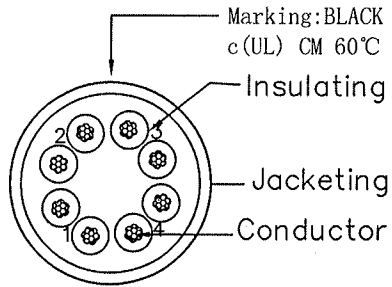

ROHS COMPLIANT

DATE	REV	DESCRIPTION	BY	CHKD
05/03	A/0	NEW	wuxiao	

MATING VIEW

MATING VIEW

Marking: BLACK BOX CORPORATION GUARANTEED FOR LIFE (724) 746-5500 -- GIGABASE CATEGORY 5E -- E196163-Y (UL)
 c(UL) CM 60°C 4PR 24AWG ETL VERIFIED T1A/EIA-568-B.2 CAT5E TESTED TO 350MHZ PATCH CABLE

orange 2 white/orange	green 3 white/green
blue 1 white/blue	brown 4 white/brown

Attenuation (Maximum): 22.5dB @100MHz ; 45.8dB @350MHz
 Cable Type: 4-pair UTP
 Conductor Gauge: 24AWG, stranded
 Frequency: Up to 350MHz
 Impedance: 100±15 ohms
 NEXT (Minimum): 35.3dB @100MHz ; 27.1dB @350MHz
 PS-NEXT (Minimum): 32.3dB @100MHz ; 24.1dB @350MHz
 Return Loss (Minimum): 19dB @100MHz ; 4.56dB @350MHz
 Standards: T1A/EIA-568-B.2 Category 5E

Conductor	Bare Copper 24AWG 7/0.0077inch approx
Insulation	Thickness: MIN at any point: 0.0059inch MAX AVG: 0.0098inch Diameter: 0.0362inch approx
Jacketing PVC	Thickness: MIN at any point: 0.0165inch MAX AVG: 0.0189inch Diameter: 0.2126inch approx

PA/R	PINOUT		
	P1 (T568B)	WIRE	P2 (T568B)
1	1	WHT/ORG	1
	2	ORG	2
2	3	WHT/GRN	3
	6	GRN	6
3	4	BLU	4
	5	WHT/BLU	5
4	7	WHT/BRN	7
	8	BRN	8

WIRE	CAT. 5E UTP Stranded 24AWG*4P
PLUG	Assembly+BOOT 8P8C 50U" (1.27 μm) Gold 1 piece Plug
XXXX=Length	1FT 2FT 3FT 4FT 5FT 6FT 7FT 10FT 15FT 20FT 25FT 30FT 50FT 100FT