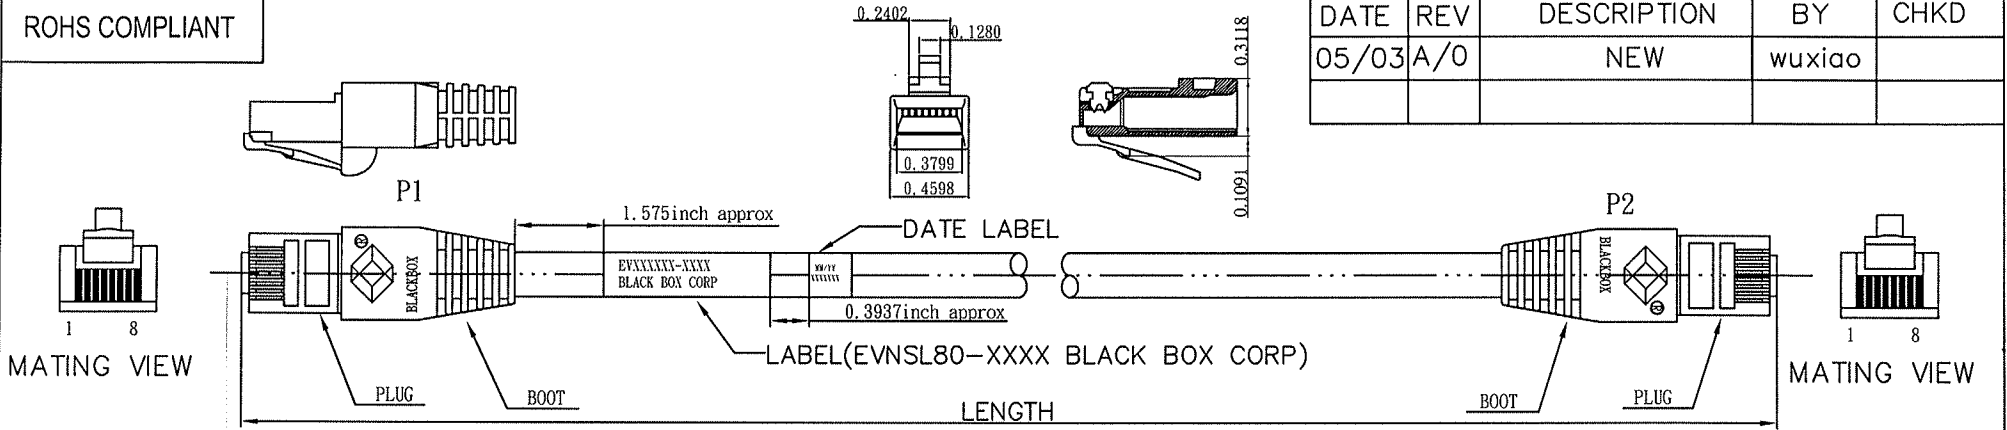

ROHS COMPLIANT

DATE	REV	DESCRIPTION	BY	CHKD
05/03	A/0	NEW	wuxiao	

MATING VIEW

MATING VIEW

Marking: BLACK BOX CORPORATION GUARANTEED FOR LIFE (724) 746-5500 -- GIGABASE CATEGORY 5E -- E196163-Y (UL)
 c(UL) CM 60°C 4PR 24AWG ETL VERIFIED T1A/EIA-568-B.2 CAT5E TESTED TO 350MHZ PATCH CABLE

PA/R	PINOUT		
	P1 (T568B)	WIRE	P2 (T568B)
1	1	WHT/ORG	1
	2	ORG	2
2	3	WHT/GRN	3
	6	GRN	6
3	4	BLU	4
	5	WHT/BLU	5
4	7	WHT/BRN	7
	8	BRN	8

WIRE	CAT. 5E UTP Stranded 24AWG*4P
PLUG	Assembly+BOOT 8P8C 50U" (1.27 μm) Gold 1 piece Plug
XXXX=Length	1FT 2FT 3FT 4FT 5FT 6FT 7FT 10FT 15FT 20FT 25FT 30FT 50FT 100FT