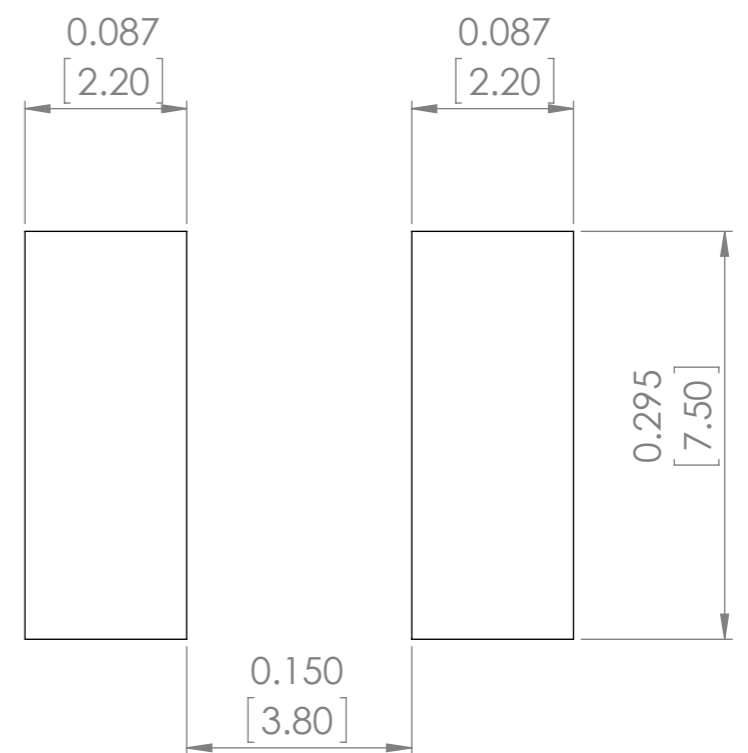

Recommended Land Pattern

DO NOT SCALE DRAWING		REVISION	-
 ABRACON I.L.C. <i>The Power of Linking Together</i>			
5101 Hidden Creek Lane, Spicewood Texas-78669			
TITLE:		SMD POWER INDUCTOR	
DWG NO.		ASPIAIG-S8050	A3
SCALE: 6:1		SHEET 1 OF 1	